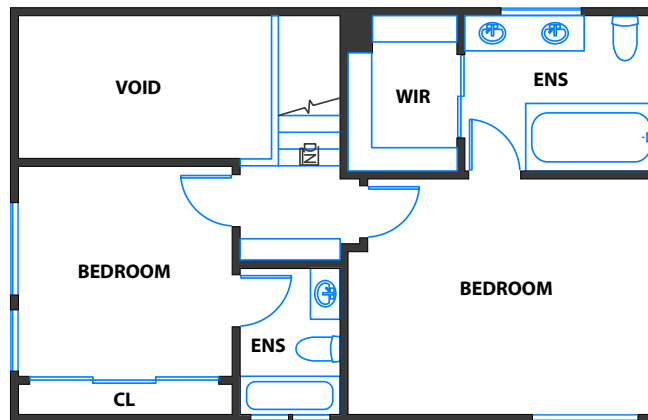

1412 MELBOURNE STREET, FOSTER CITY

LOWER LEVEL

UPPER LEVEL