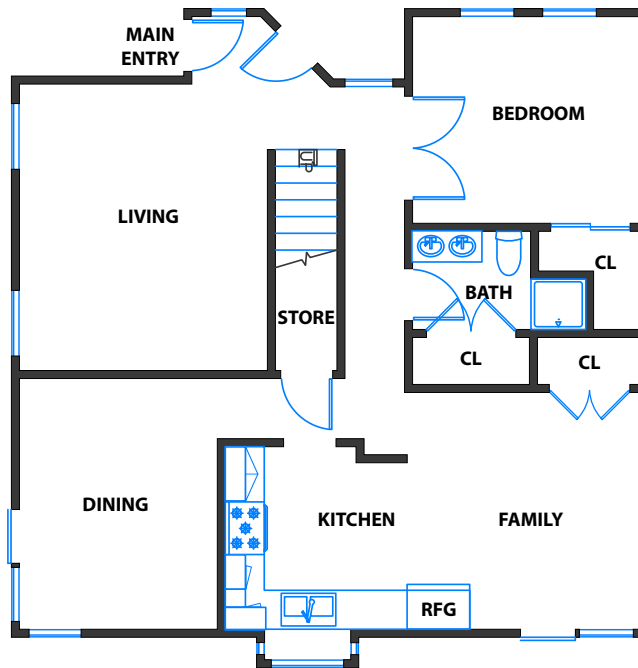

1412 MELBOURNE STREET, FOSTER CITY

LOWER LEVEL

UPPER LEVEL